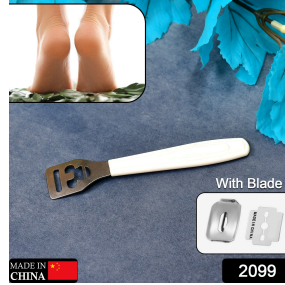

HEALTH CARE

6531

6528

6234

With Blade

2099

2099-STAINLESS-STEEL-CALLUS-CORN-HARD-SKIN-REMOVER-PLASTIC-HANDLE-FOOT-RASP-HEEL-FILE-SCRUBBER-PEDICURE-NAIL-CARE-TOOL-RUB-Feet-TOOL-1

[Read More](#)

6531 TOTORO CARTOON HOT WATER BAG SMALL HOT WATER BAG WITH COVER FOR PAIN RELIEF, NECK, SHOULDER PAIN AND HAND, FEET WARMER, MENSTRUAL CRAMPS.

[Read More](#)

6528 GREY CAT PRINT SMALL HOT WATER BAG WITH COVER FOR PAIN RELIEF, NECK, SHOULDER PAIN AND HAND, FEET WARMER, MENSTRUAL CRAMPS.

[Read More](#)

6234 ULTRA SOFT EXFOLIATING SPONGE | DEAD SKIN REMOVER SPONGE FOR BODY | FACE SCRUBBER FOR WOMEN AND MEN

[Read More](#)