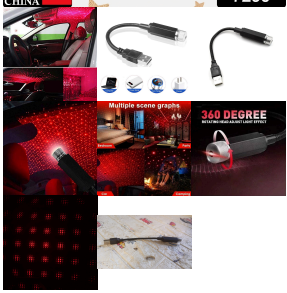

[Read More](#)

7720 CAR MIRROR WIPER USED FOR ALL KINDS OF CARS AND VEHICLES FOR CLEANING AND WIPING OFF MIRROR ETC. (1PC)

[Read More](#)

7552 ANTI FOG ANTI SCRATCH INTERIOR REARVIEW CAR MIRROR FILM WATERPROOF HD CLEAR PROTECTIVE STICKER FILM FOR SAFE DRIVING, CAR MIRRORS, SIDE WINDOWS

[Read More](#)

9080A MULTI-PURPOSE ELECTRIC AIR PUMP WITHOUT VALVE ADAPTORS FOR QUICKLY INFLATES/DEFLATES SOFA, BED, SWIMMING POOL TUBES, TOYS, AIR BAGS

[Read More](#)

9393 CAR SAFETY HAMMER, EMERGENCY

8043 CAR INFLATABLE BED WITH 2 PILLOWS & AIR PUMP

7290 MULTIPURPOSE LASER LIGHT LIGHT

AND RESCUE
TOOL,CAR WINDOW
BREAKER AND
SEATBELT
CUTTER,SAFETY
HAMMER EMERGENCY
RESCUE TOOL,CAR
WINDOW BREAKING
SEAT BELT CUTTER (1
PC)

[Read More](#)

(PORTABLE) FOR
TRAVEL, CAMPING,
VACATION |
POLYESTER
INFLATABLE TRAVEL
CAR BED AIR SOFA
WITH TWO
INFLATABLE PILLOW
AND AIR PUMP FOR
CAR BACK SEAT, AIR
PUMP RANDOM
COLOUR