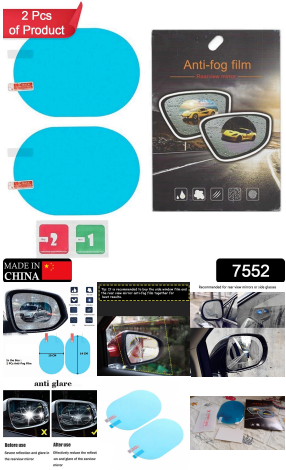

CAR & MOTORBIKE

7396 LIGHT GALAXY NIGHT SKY AMBIANCE LASER MICRO PROJECTOR ATMOSPHERE AMBIENT ROOF USB LIGHT

[Read More](#)

7397 USB STAR NIGHT LIGHT PROJECTOR AND MINI DISCO BALL LIGHT, ADJUSTABLE AUTO ROOF INTERIOR CAR CEILING LIGHTS, FLEXIBLE ATMOSPHERE STROBE LIGHT DECORATIONS FOR BEDROOM CAR PARTY CEILING

[Read More](#)

7720 CAR MIRROR WIPER USED FOR ALL KINDS OF CARS AND VEHICLES FOR CLEANING AND WIPING OFF MIRROR ETC. (1PC)

[Read More](#)

7552 ANTI FOG ANTI SCRATCH INTERIOR REARVIEW CAR MIRROR FILM WATERPROOF HD CLEAR PROTECTIVE STICKER FILM FOR SAFE DRIVING, CAR MIRRORS, SIDE WINDOWS