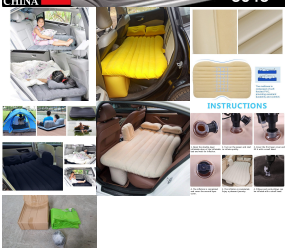

[Read More](#)

9080A MULTI-PURPOSE ELECTRIC AIR PUMP WITHOUT VALVE ADAPTORS FOR QUICKLY INFLATES/DEFLATES SOFA, BED, SWIMMING POOL TUBES, TOYS, AIR BAGS

[Read More](#)

9393 CAR SAFETY HAMMER, EMERGENCY

8043 CAR INFLATABLE BED WITH 2 PILLOWS & AIR PUMP