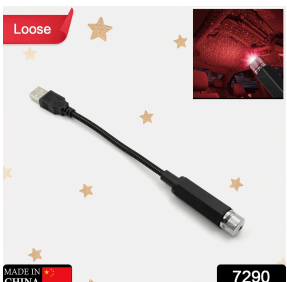

[Read More](#)

7720 CAR MIRROR WIPER USED FOR ALL KINDS OF CARS AND VEHICLES FOR CLEANING AND WIPING OFF MIRROR ETC. (1PC)

[Read More](#)

7552 ANTI FOG ANTI SCRATCH INTERIOR REARVIEW CAR MIRROR FILM WATERPROOF HD CLEAR PROTECTIVE STICKER FILM FOR SAFE DRIVING, CAR MIRRORS, SIDE WINDOWS

[Read More](#)

9080A MULTI-PURPOSE ELECTRIC AIR PUMP WITHOUT VALVE ADAPTORS FOR QUICKLY INFLATES/DEFLATES SOFA, BED, SWIMMING POOL TUBES, TOYS, AIR BAGS

[Read More](#)

9393 CAR SAFETY HAMMER, EMERGENCY

8043 CAR INFLATABLE BED WITH 2 PILLOWS & AIR PUMP